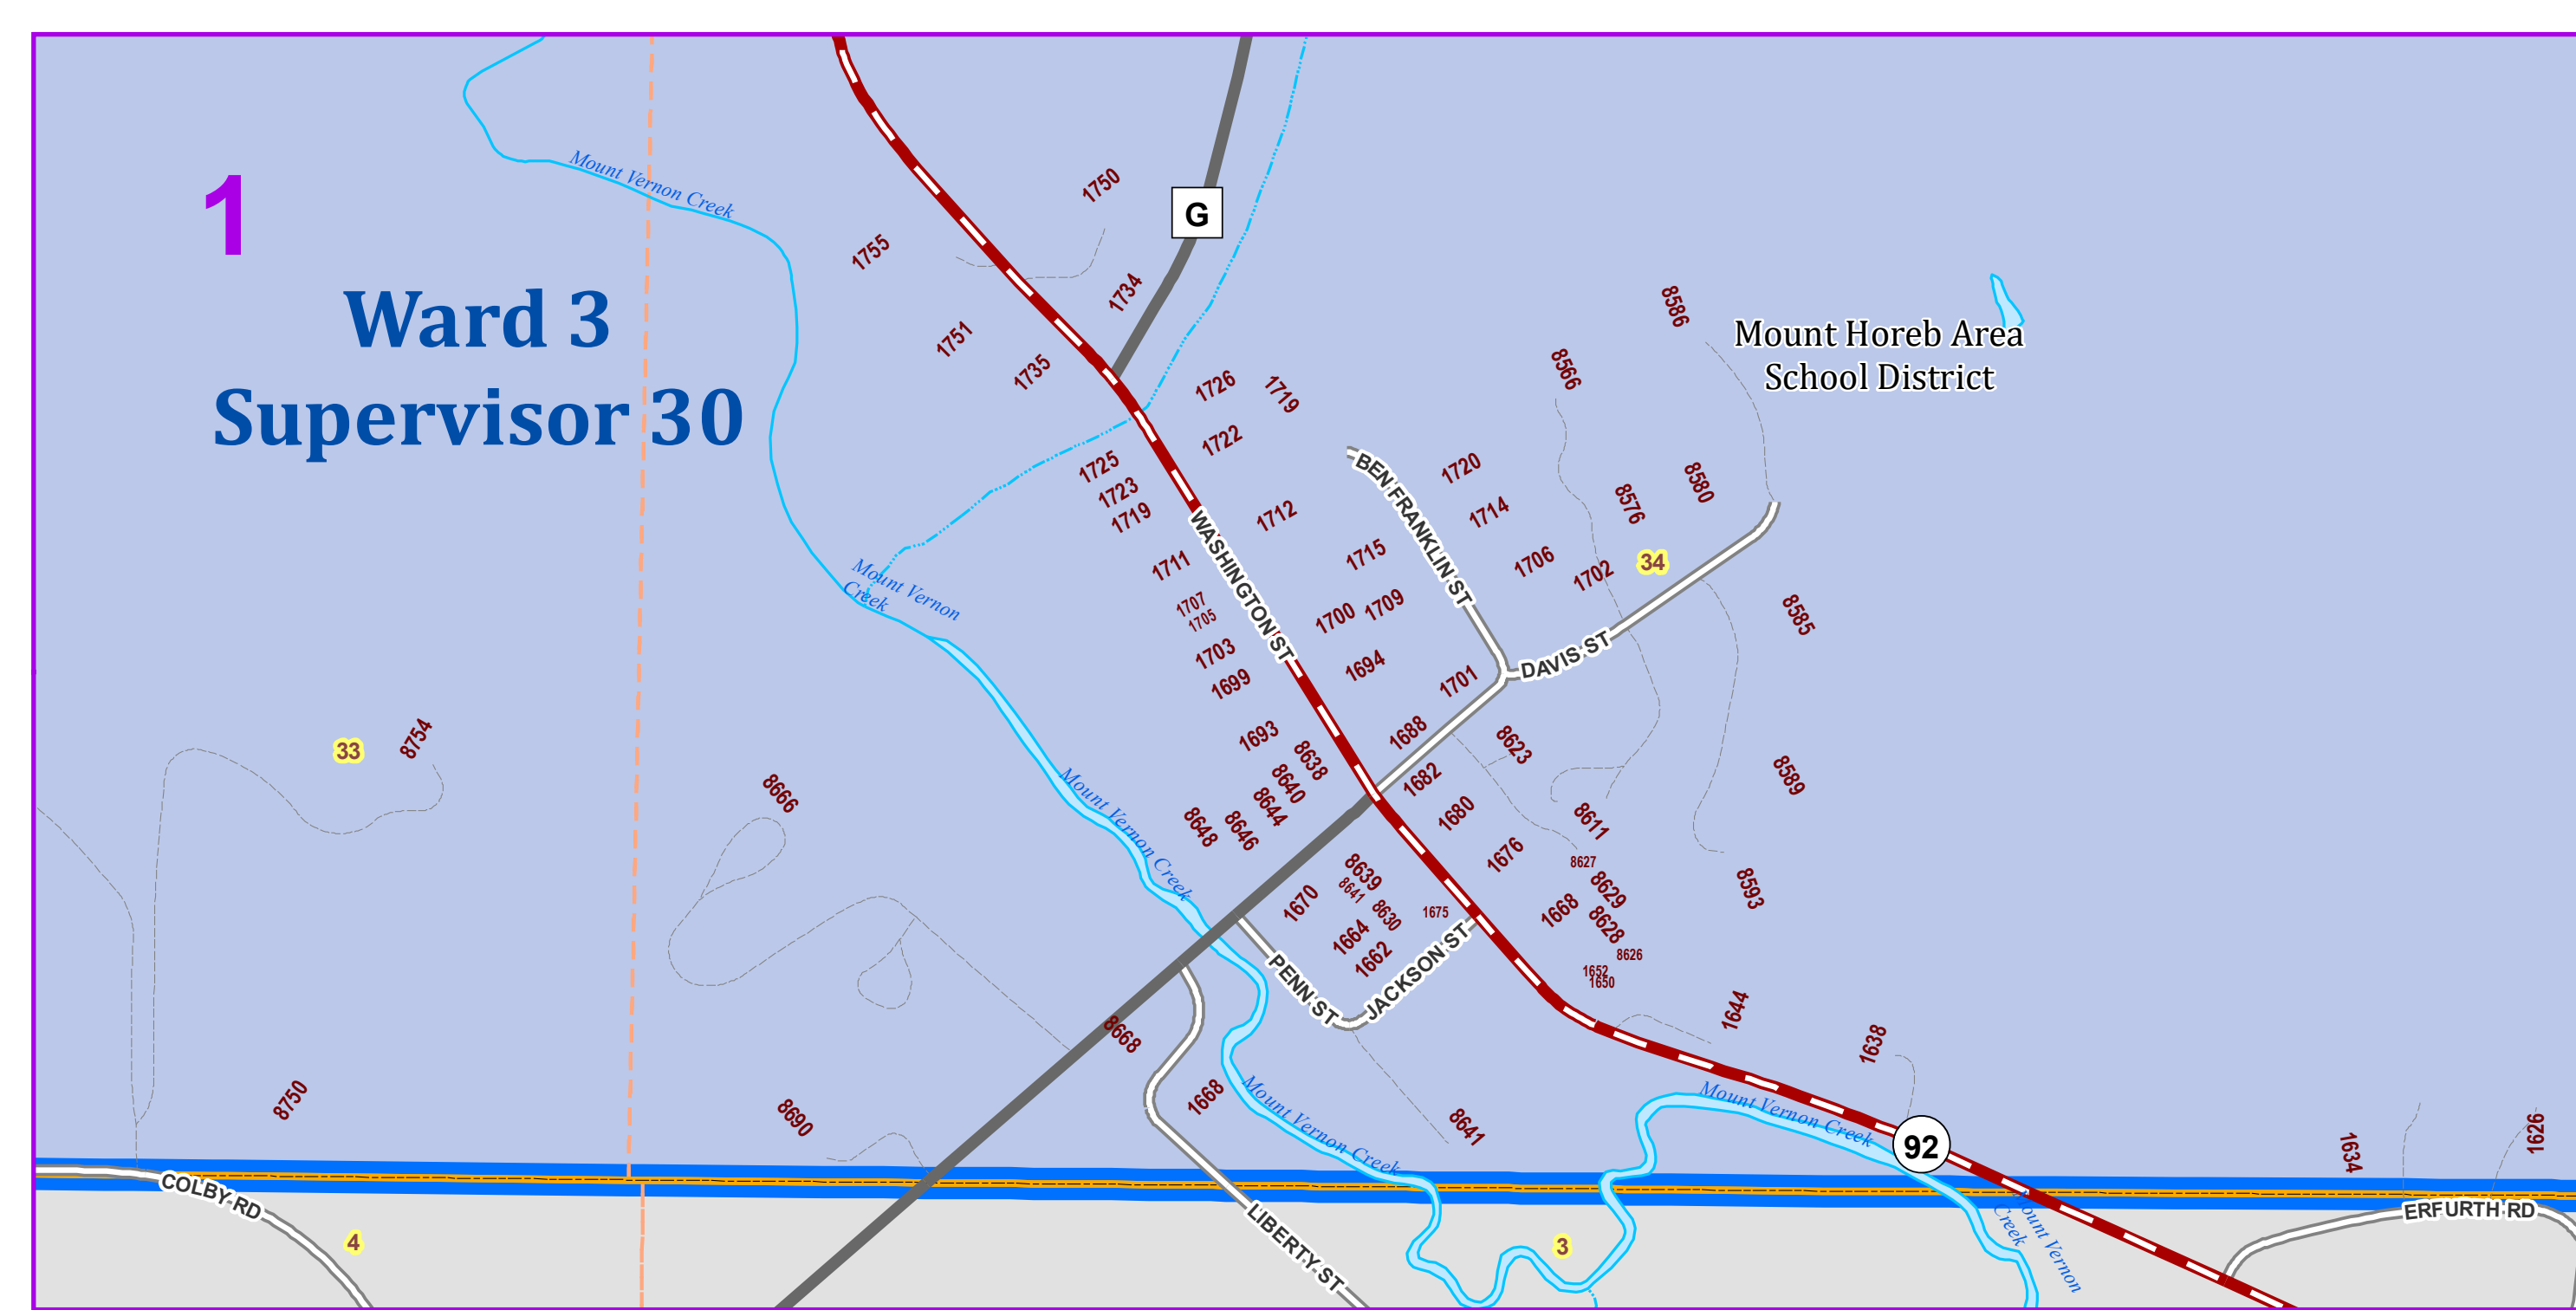

Town of Springdale

Addressing

- Legend**
- Middleton-Cross Plains Area School District
 - Mount Horeb Area School District
 - Verona Area School District
 - City
 - Village
 - Town
 - Ward Boundary