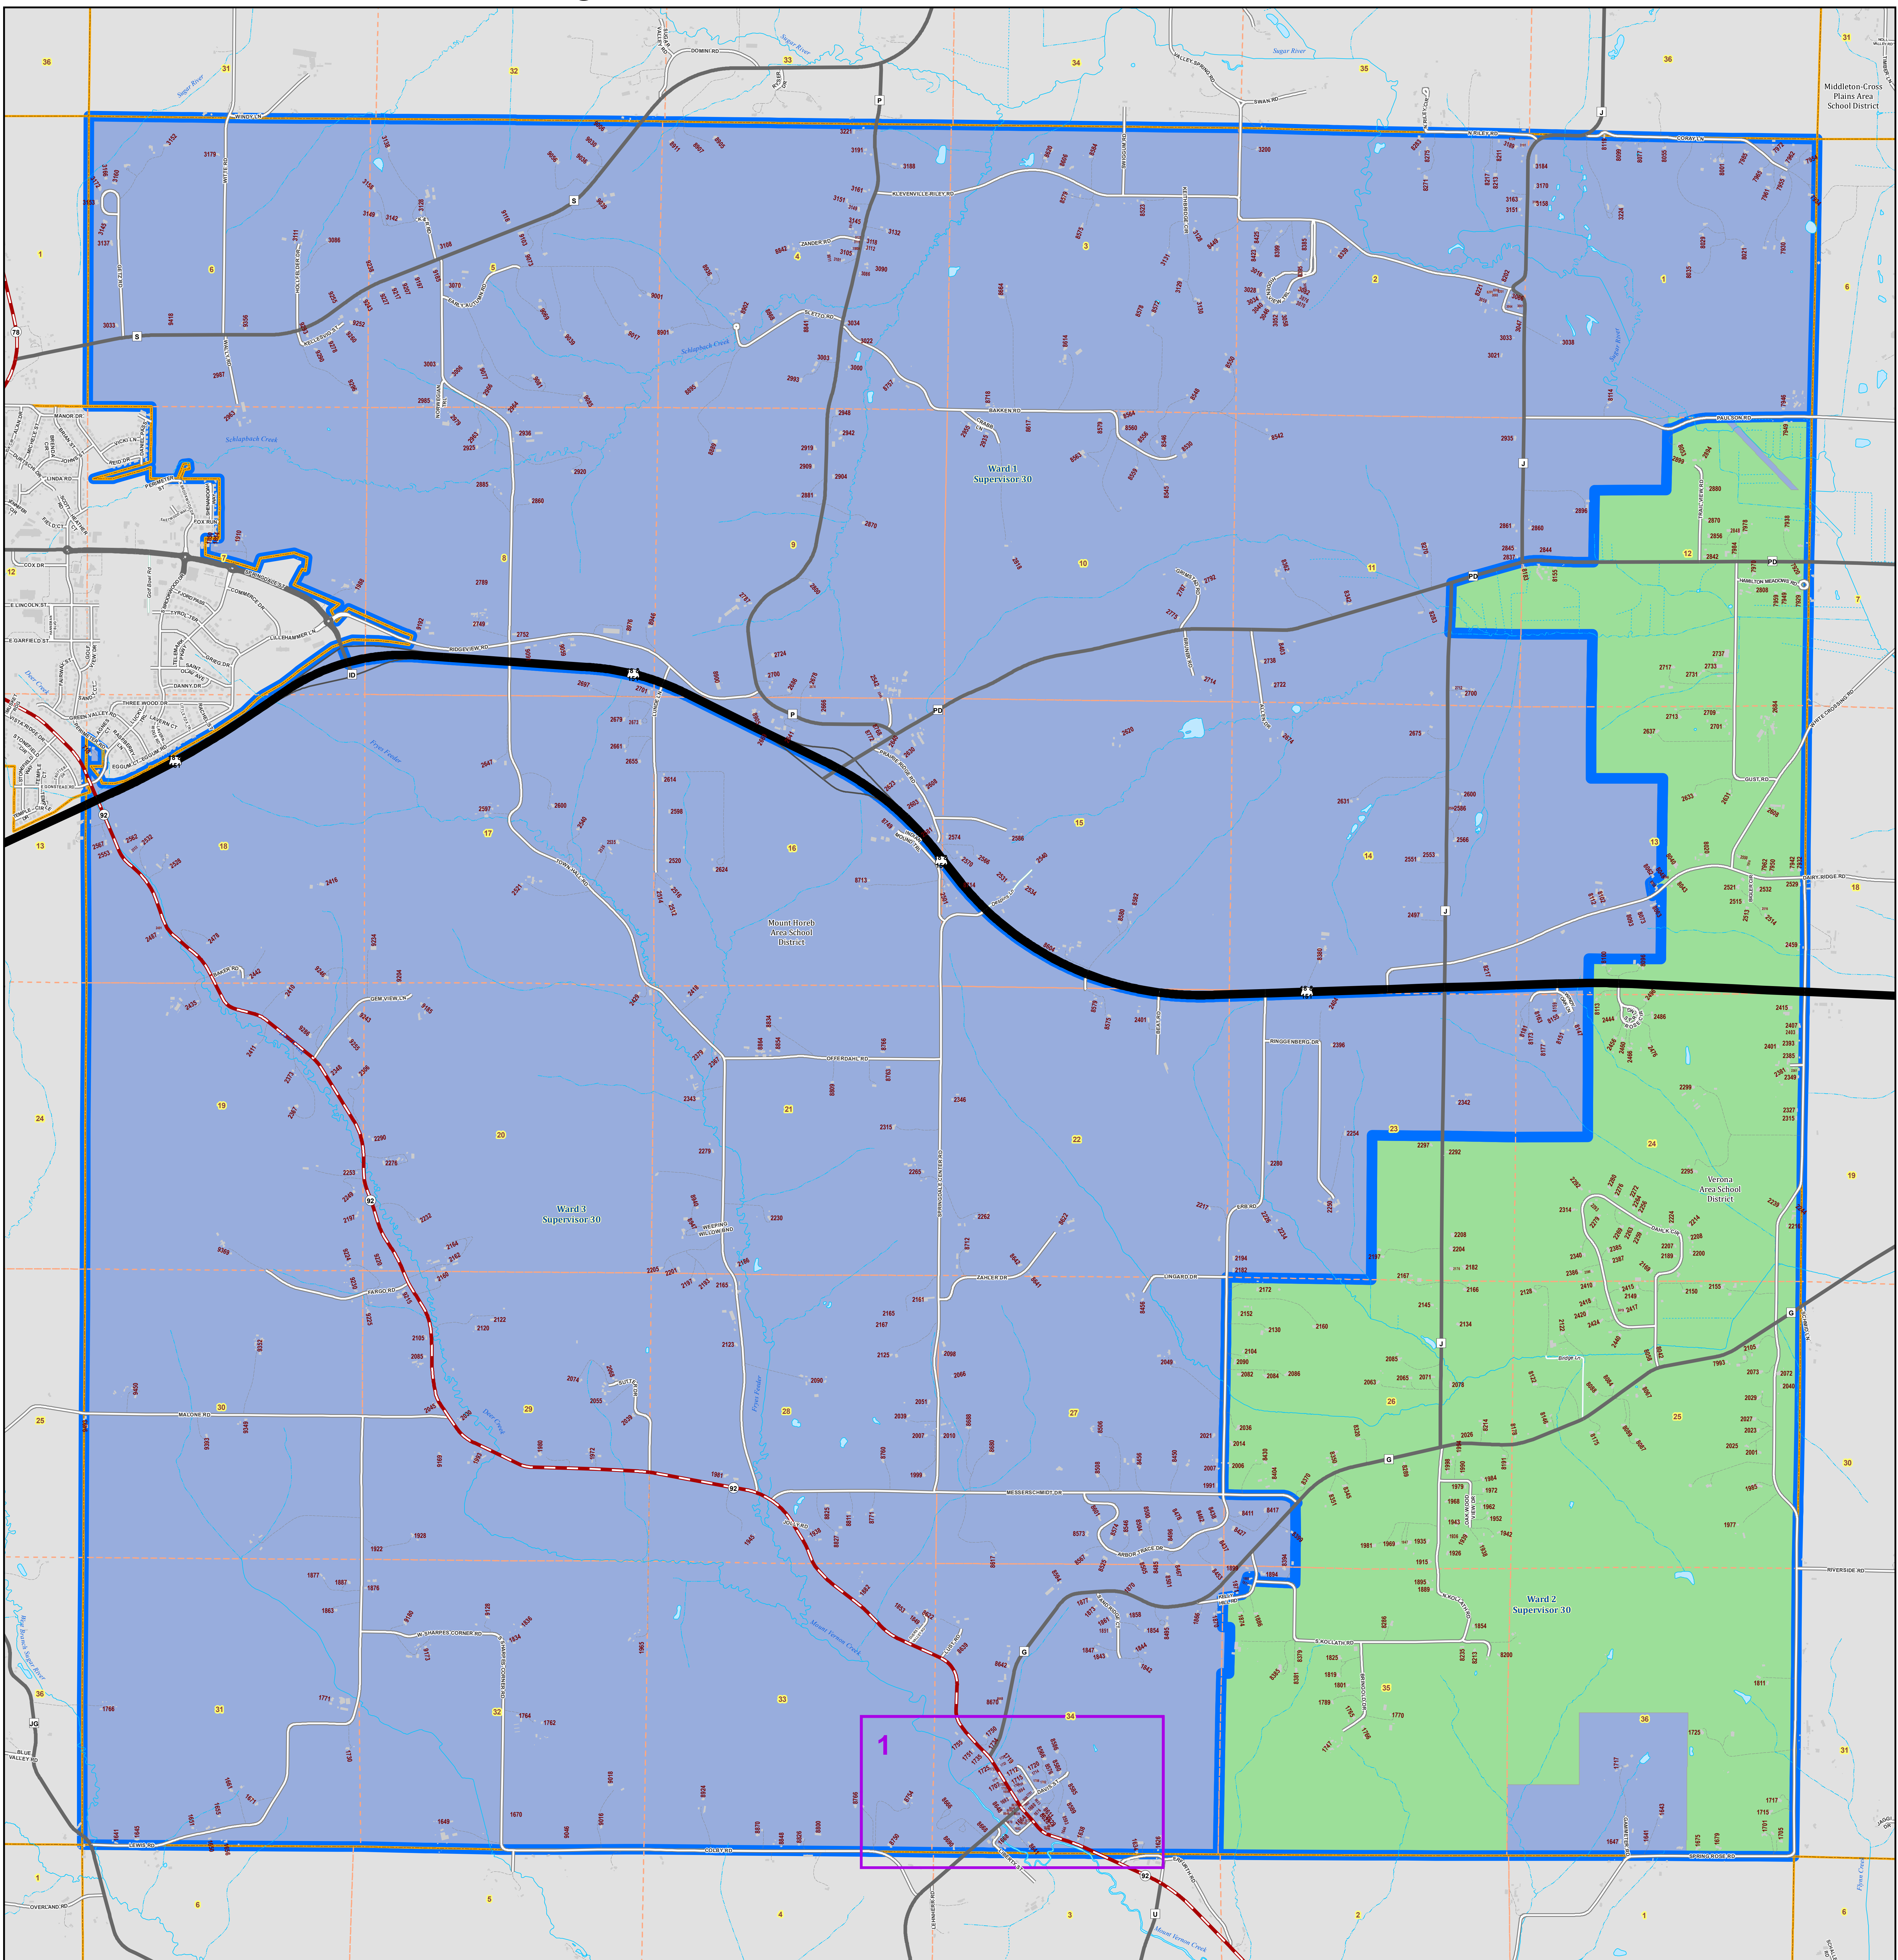

Town of Springdale

Addressing

- Legend**
- Middleton-Cross Plains Area School District
 - Mount Horeb Area School District
 - Verona Area School District
 - City
 - Village
 - Town
 - Ward Boundary